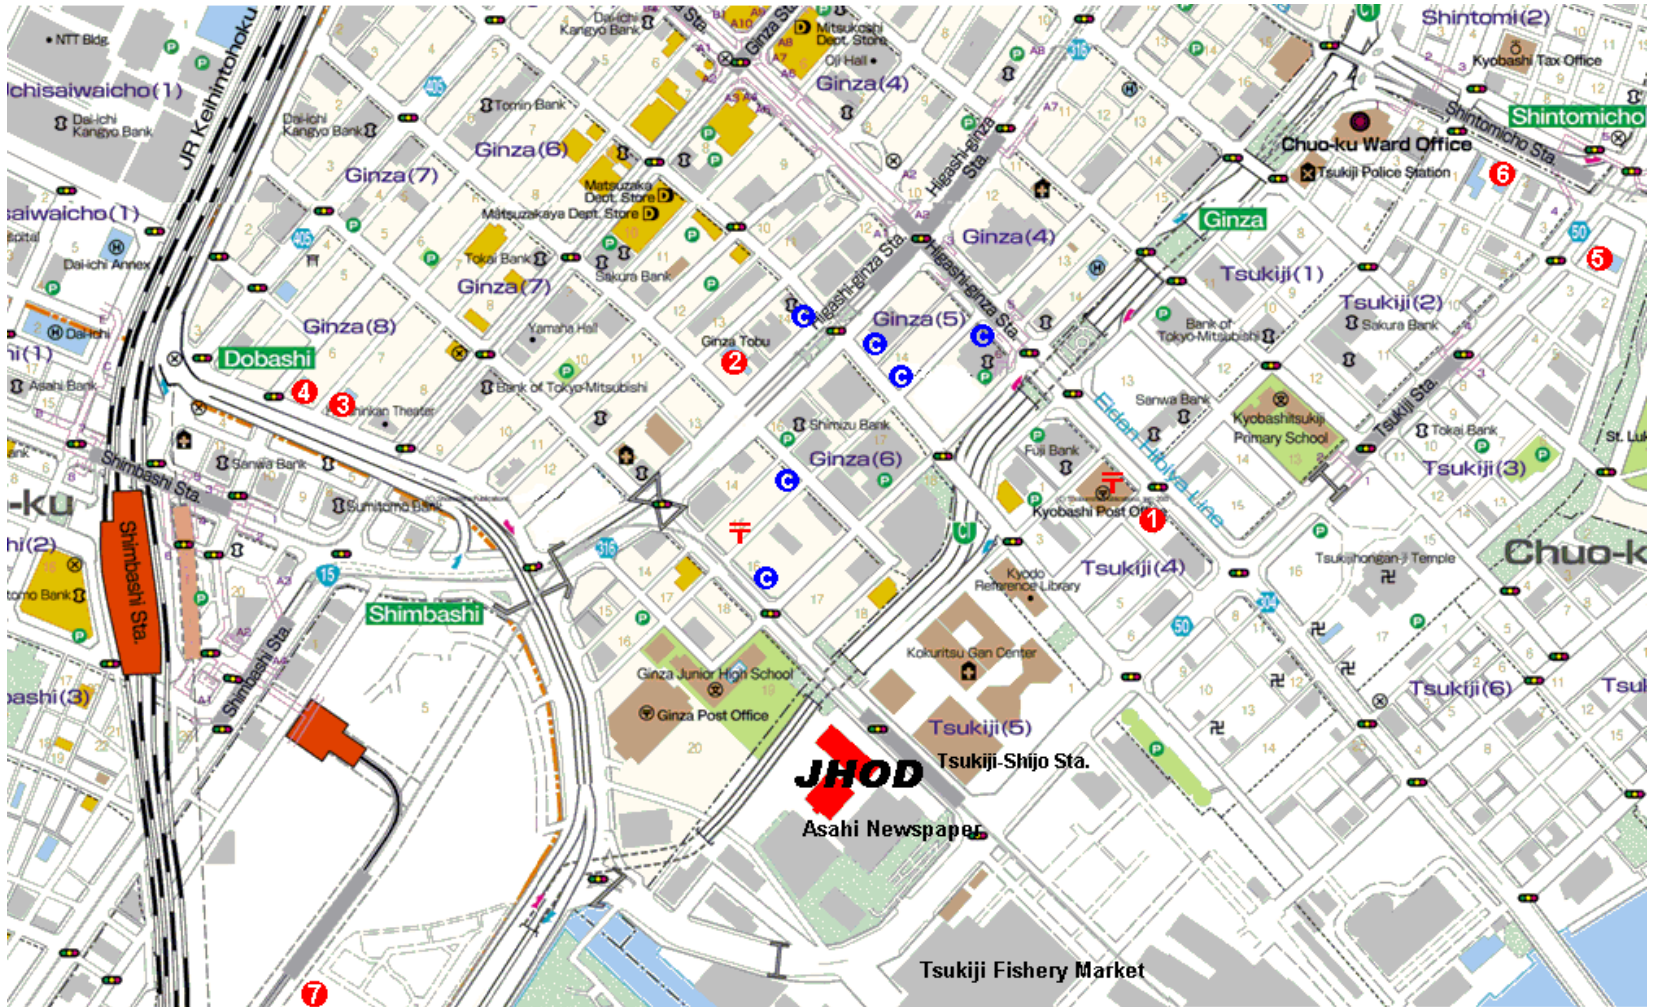

Area Map around Hydrographic and Oceanographic Department, JCG

- ① Presso Inn Higashi Ginza
- ② Ginza Tobu Hotel
- ③ Ginza Kokusai Hotel
- ④ Mitsui Urban Hotel Ginza

- ⑤ Ginza Capital Hotel Annex
- ⑥ Ginza Capital Hotel
- ⑦ Hotel Villa Fontaine Shiodome

- ⓐ Convenience Store
- 〒 Post Office

Shimbashi Stn.

Presso Inn Higashi-Ginza

Park Hotel Tokyo

**東新橋1
Hotel Villa Fontaine Shiodome**

Hydrographic & Oceanographic Dept, JCG

Royal Park Shiodome Tower